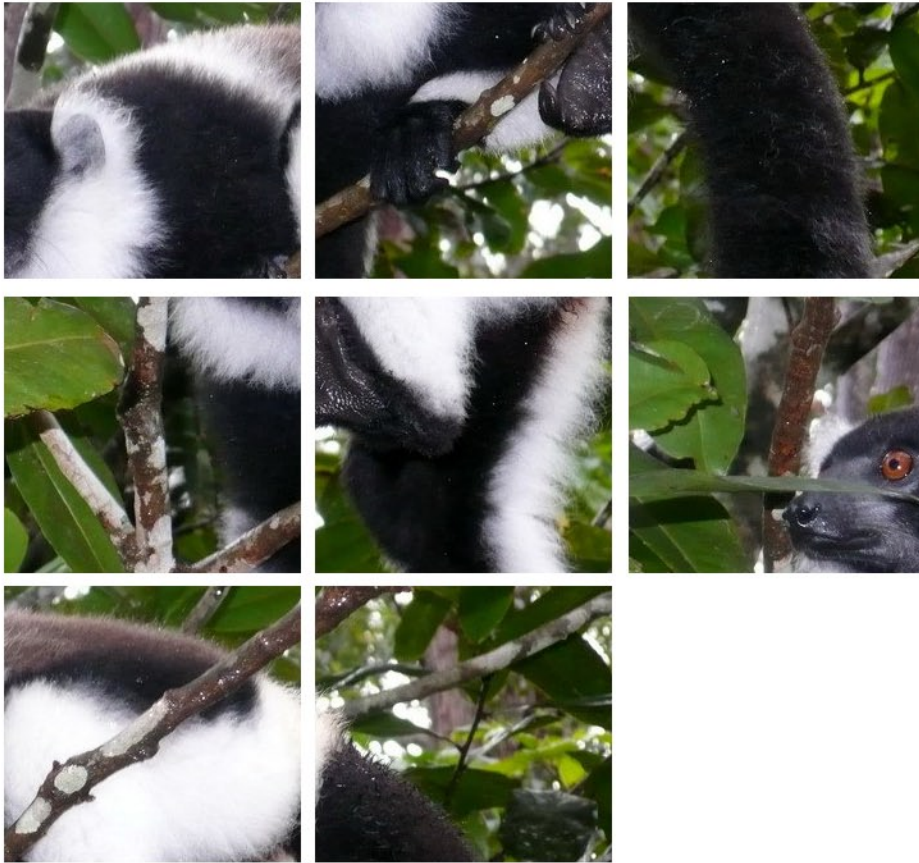

Black & White Lemur 7 Fun Facts...

The black and white lemur is the largest of the Lemuridae family.

Their fur is pure white and pitch black, long and soft.

They have very large and bright yellow eyes, and long fluffy tails.

When in groups they sing a chorus of deep barking calls that can be heard miles away.

They will howl to defend their territory.

They travel by leaping from tree to tree with great accuracy.

They primarily live in Eastern Madagascar.

3 Research Questions...

1. What time of the day is the black and white lemur active?

2. What types of food do they eat?

3. What other name are they known by?

ACTIVITY PAGE

Carefully cut out each square and rearrange them until you have your own Black and White Lemur image. Then post it on Facebook, Instagram, Twitter or your favorite social media site [#crittercrusaders](#), then search [#crittercrusaders](#) to see everyone's work!

black
 white
 lemur
 madagascar
 tails
 leap
 trees
 largest
 fur
 yellow
 chorus
 barking
 howl
 accuracy